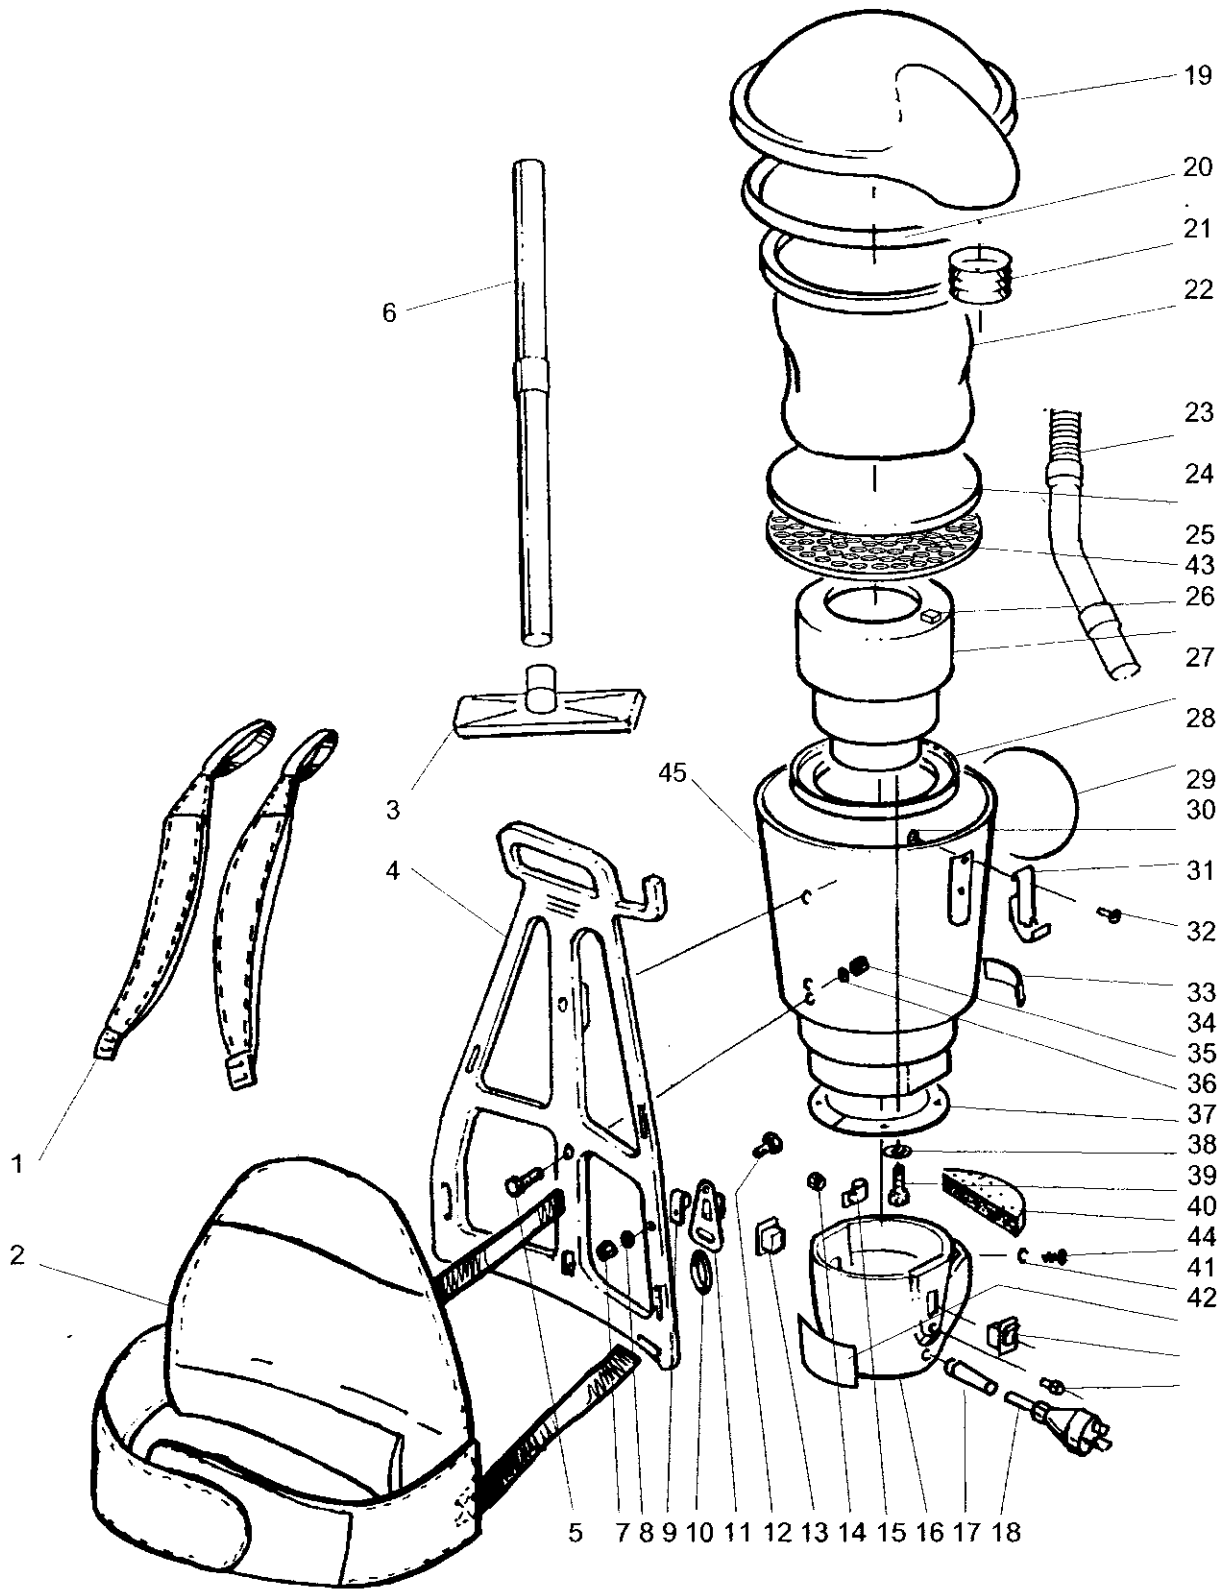

Koala Backpack

Koala Backpack

NO	CODE	DESCRIPTION
1	BV022	SHOULDER STRAPS
2	BV005	WAIST HARNESS
3	BOR0003	FLOOR TOOL
4	BV004	FRAME
5	BV019	SETSCREW
6	BOR0002	WANDS X 2
7	SLB038	NYLON NUT
8	AAG150	WASHER
9	VVA019	CLAMP
10	BV8004	O RING
11	BV8003	STRAIN RELIEF
12	BV020	SETSCREW
13	BV006	POWER HEAD SOCKET
14	VPV194	NYLON NUT
15	VVA019	CLAMP
16	BV014	BOTTOM BASE
17	ECG157	LEAD PROTECTOR
18	VPV474	LEAD & PLUG ASSY
19	BV002	TOP LID
20	PPR116	LID SEAL
21	BV1002	SCREW HUB
22	BV009	DUST BAG
23	BV007	HOSE ASSY
24	BV010	FILTER PAD
25	BV008	METAL SCREEN
26	BV4001	VACUUM MOTOR
27	COM086	VACUUM MOTOR SEAL
28	BV015	KOALA LABEL
29	AAG074	WASHER
30	PW013	FASTENER
31	AAK043	POP RIVET
32	BV017	INSTRUCTION LABEL
33	SLB038	NYLON NUT
34	AAG150	WASHER
35	BV012	SPACER
36	AAJ003	STAR WASHER
37	BV020	SETSCREW
38	BV013	EXHAUST FILTER
39	BV018	SCREW
40	AAG074	WASHER
41	VPV191R	ROCKER SWITCH
42	VVA171	SCREW
43	BV021	MAGNETS
44	BV016	RATING LABEL
45	BV003	CANISTER